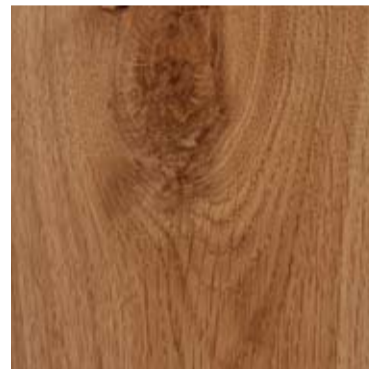

## Classic Plank 2V

CHALKED OAK plank  
72116-0940  
Surface: Antique wood

1 3 10

WHITE OAK plank  
72116-0941  
Surface: Matt brushed wood

1 3 10

NATURAL OAK plank  
72116-0942  
Surface: Antique wood

1 3 10